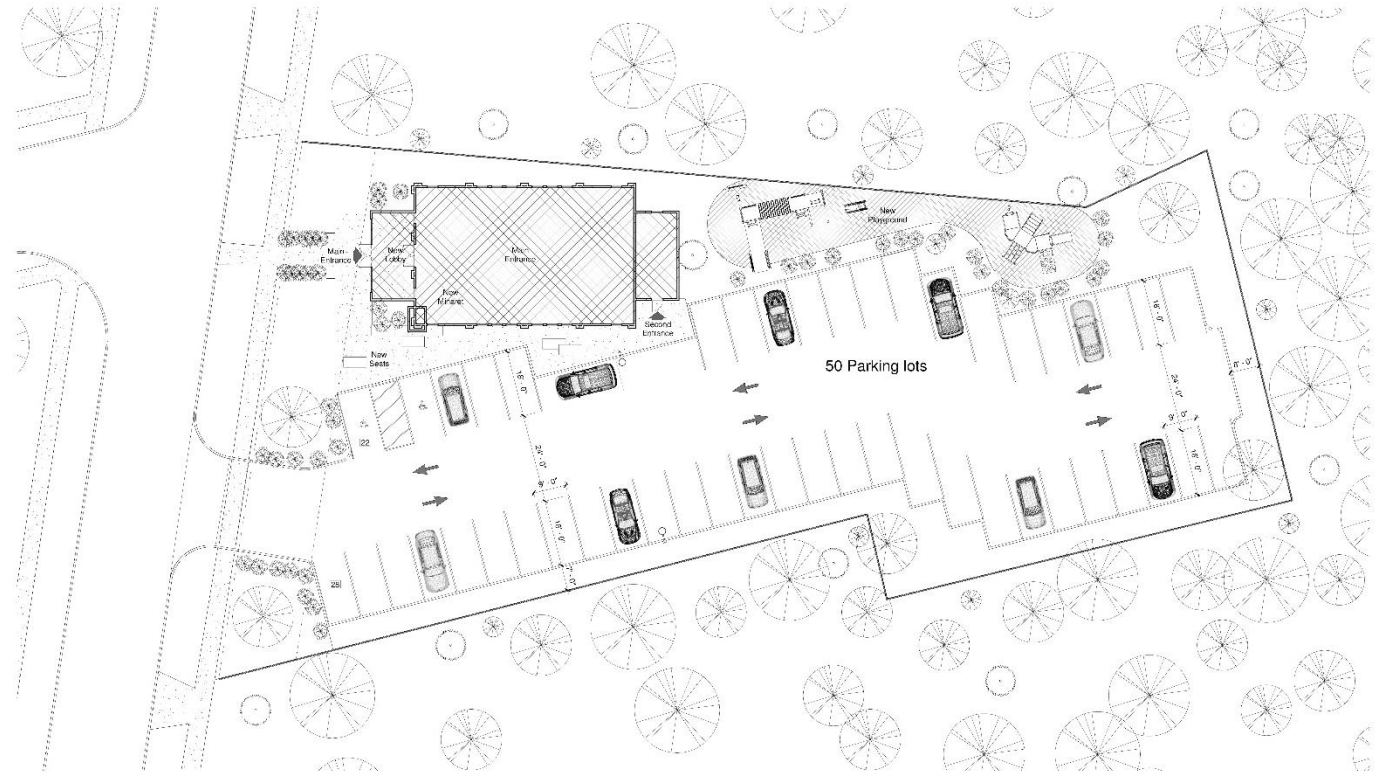

ISLAMIC
SOCIETY
OF AKRON
AND KENT

KENT MOSQUE & PARKING

11.09.2018

SITE LAYOUT -1:

FEATURES & ELEMENTS:

- 47 PARKING LOTS

1 Architectural Site Plan
1/16" = 1'-0"

SITE LAYOUT -1:

SITE LAYOUT -1:

SITE LAYOUT -1:

SITE LAYOUT -2:

FEATURES & ELEMENTS:

- 50 PARKING LOTS
- NEW ENTRANCE & LOBBY
- MINARET
- SEATS AREA
- KIDS PLAYGROUND

SITE LAYOUT -2:

SITE LAYOUT -2:

SITE LAYOUT -2: