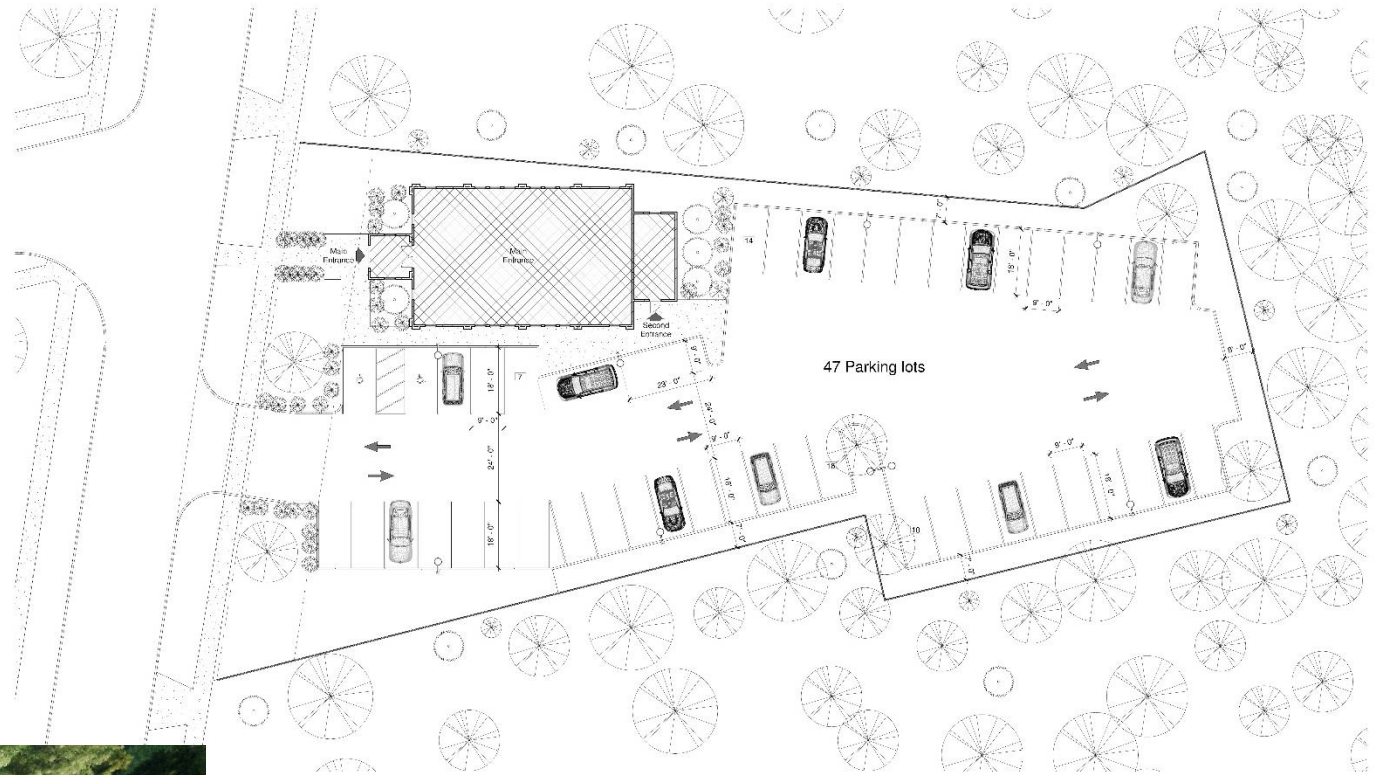

ISLAMIC
SOCIETY
OF AKRON
AND KENT

KENT MOSQUE & PARKING

11.09.2018

SITE LAYOUT -1:

FEATURES & ELEMENTS:

- 47 PARKING LOTS

1 Architectural Site Plan
1/16" = 1'-0"

SITE LAYOUT -1:

SITE LAYOUT -1:

SITE LAYOUT -1:

SITE LAYOUT -2:

FEATURES & ELEMENTS:

- 50 PARKING LOTS
- NEW ENTRANCE & LOBBY
- MINARET
- SEATS AREA
- KIDS PLAYGROUND

SITE LAYOUT -2:

SITE LAYOUT -2:

SITE LAYOUT -2: